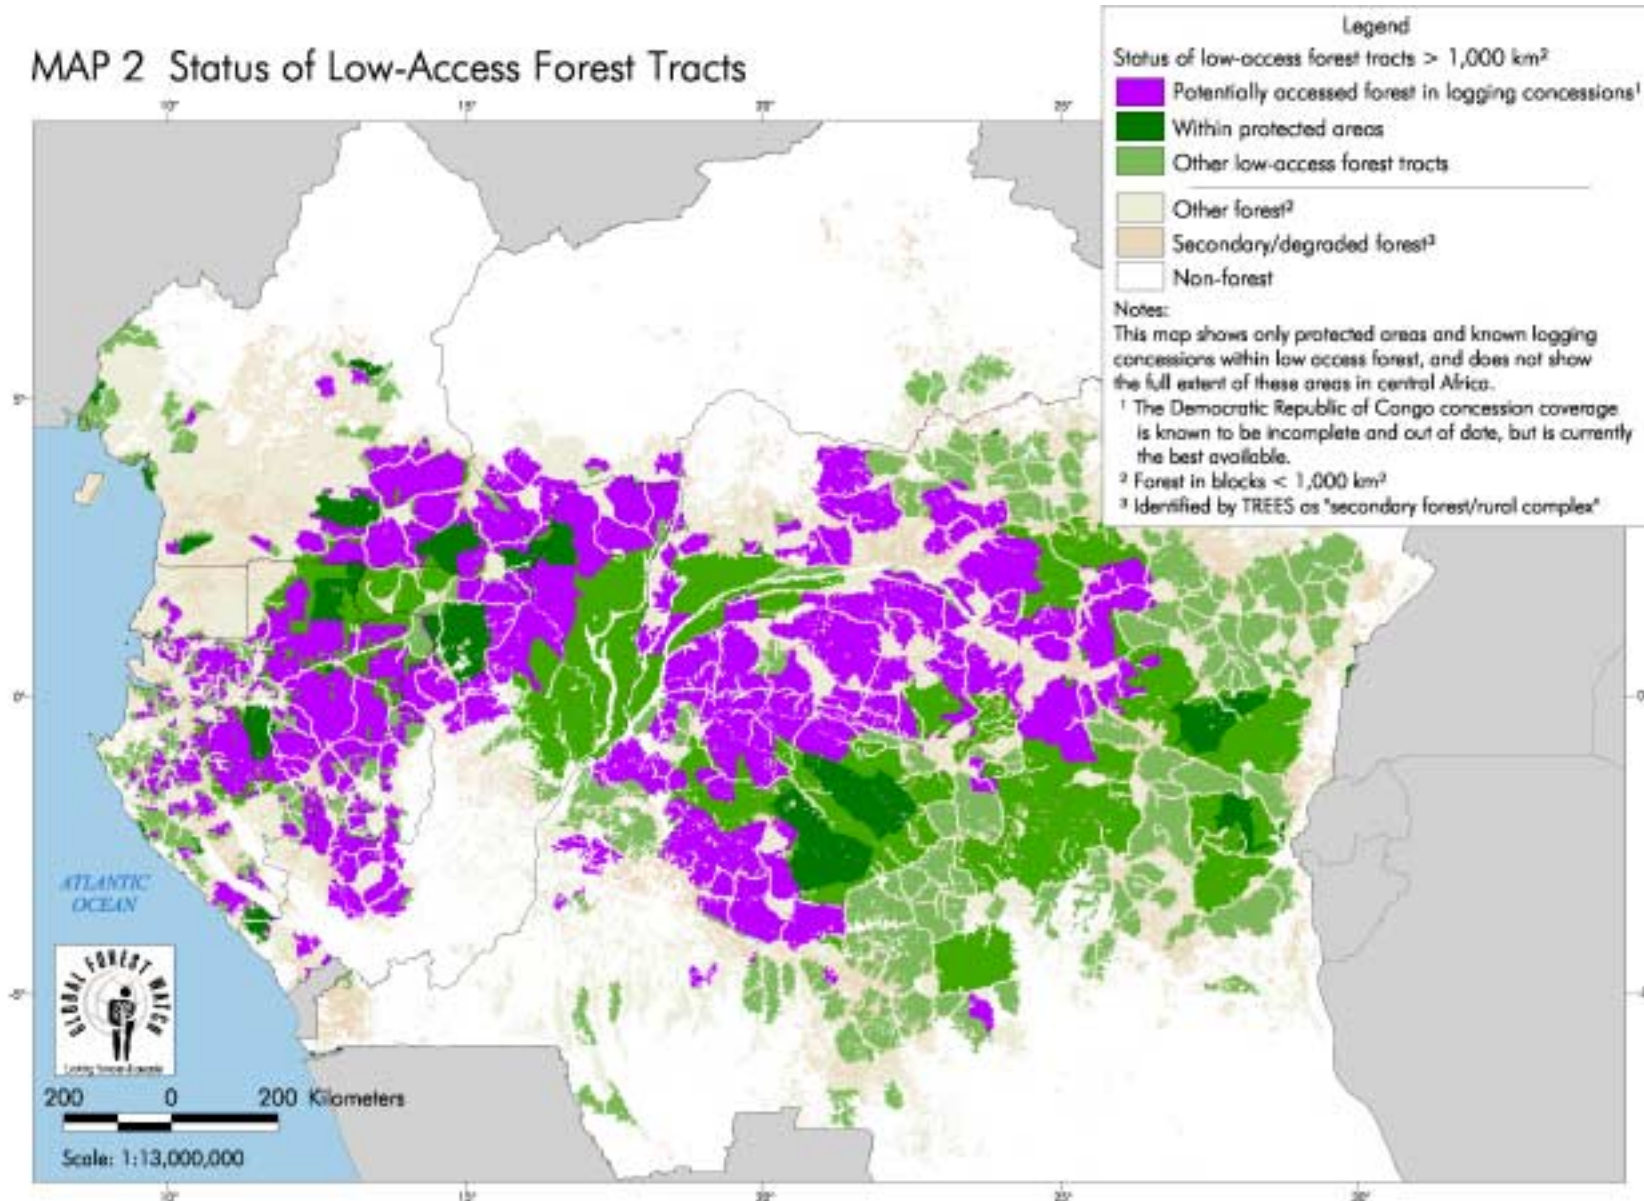

MAP 2 Status of Low-Access Forest Tracts

Sources: Forest cover from TREES (EC Joint Research Centre), 2000. Logging concessions -- Cameroon: MINEF; Central African Republic: Projet d'Aménagement Ressources Naturelles; Democratic Republic of Congo: SPIAF, WRI; Equatorial Guinea: GFW and local partners; Gabon: Ministère des Eaux et Forêts, Jnl. Officiel du Gabon, WCMC, WWF; Republic of Congo: WRI, WWF. Protected areas from CARPE, GFW, WCMC, WCS, WWF, ECOFAC. Country boundaries from National Imagery and Mapping Agency (NIMA) WMAP Level 0.